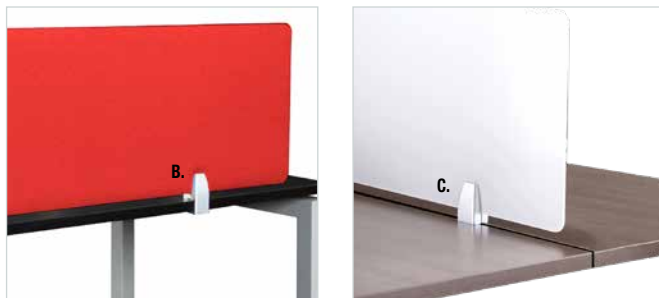

Top Mount in your choice of Acrylic or Fabric

Acrylic Privacy Dividers

Can be mounted above or below worksurface

PLTAP1524S	24"W x 15"H	$118
PLTAP1542S	42"W x 15"H	$139
PLTAP1548S	48"W x 15"H	$149
PLTAP1554S	54"W x 15"H	$160

Panel Finishes

Sky Blue Fabric	Lime Green Fabric
Red Fabric	Orange Fabric
Acrylic	Gray Fabric

Fabric Privacy Dividers

Can be mounted above or below worksurface

PLTFP1542	42"W x 15"H	$96
PLTFP1548	48"W x 15"H	$112
PLTFP1554	54"W x 15"H	$128

Available in Lime Green, Sky Blue, Red, Orange & Gray